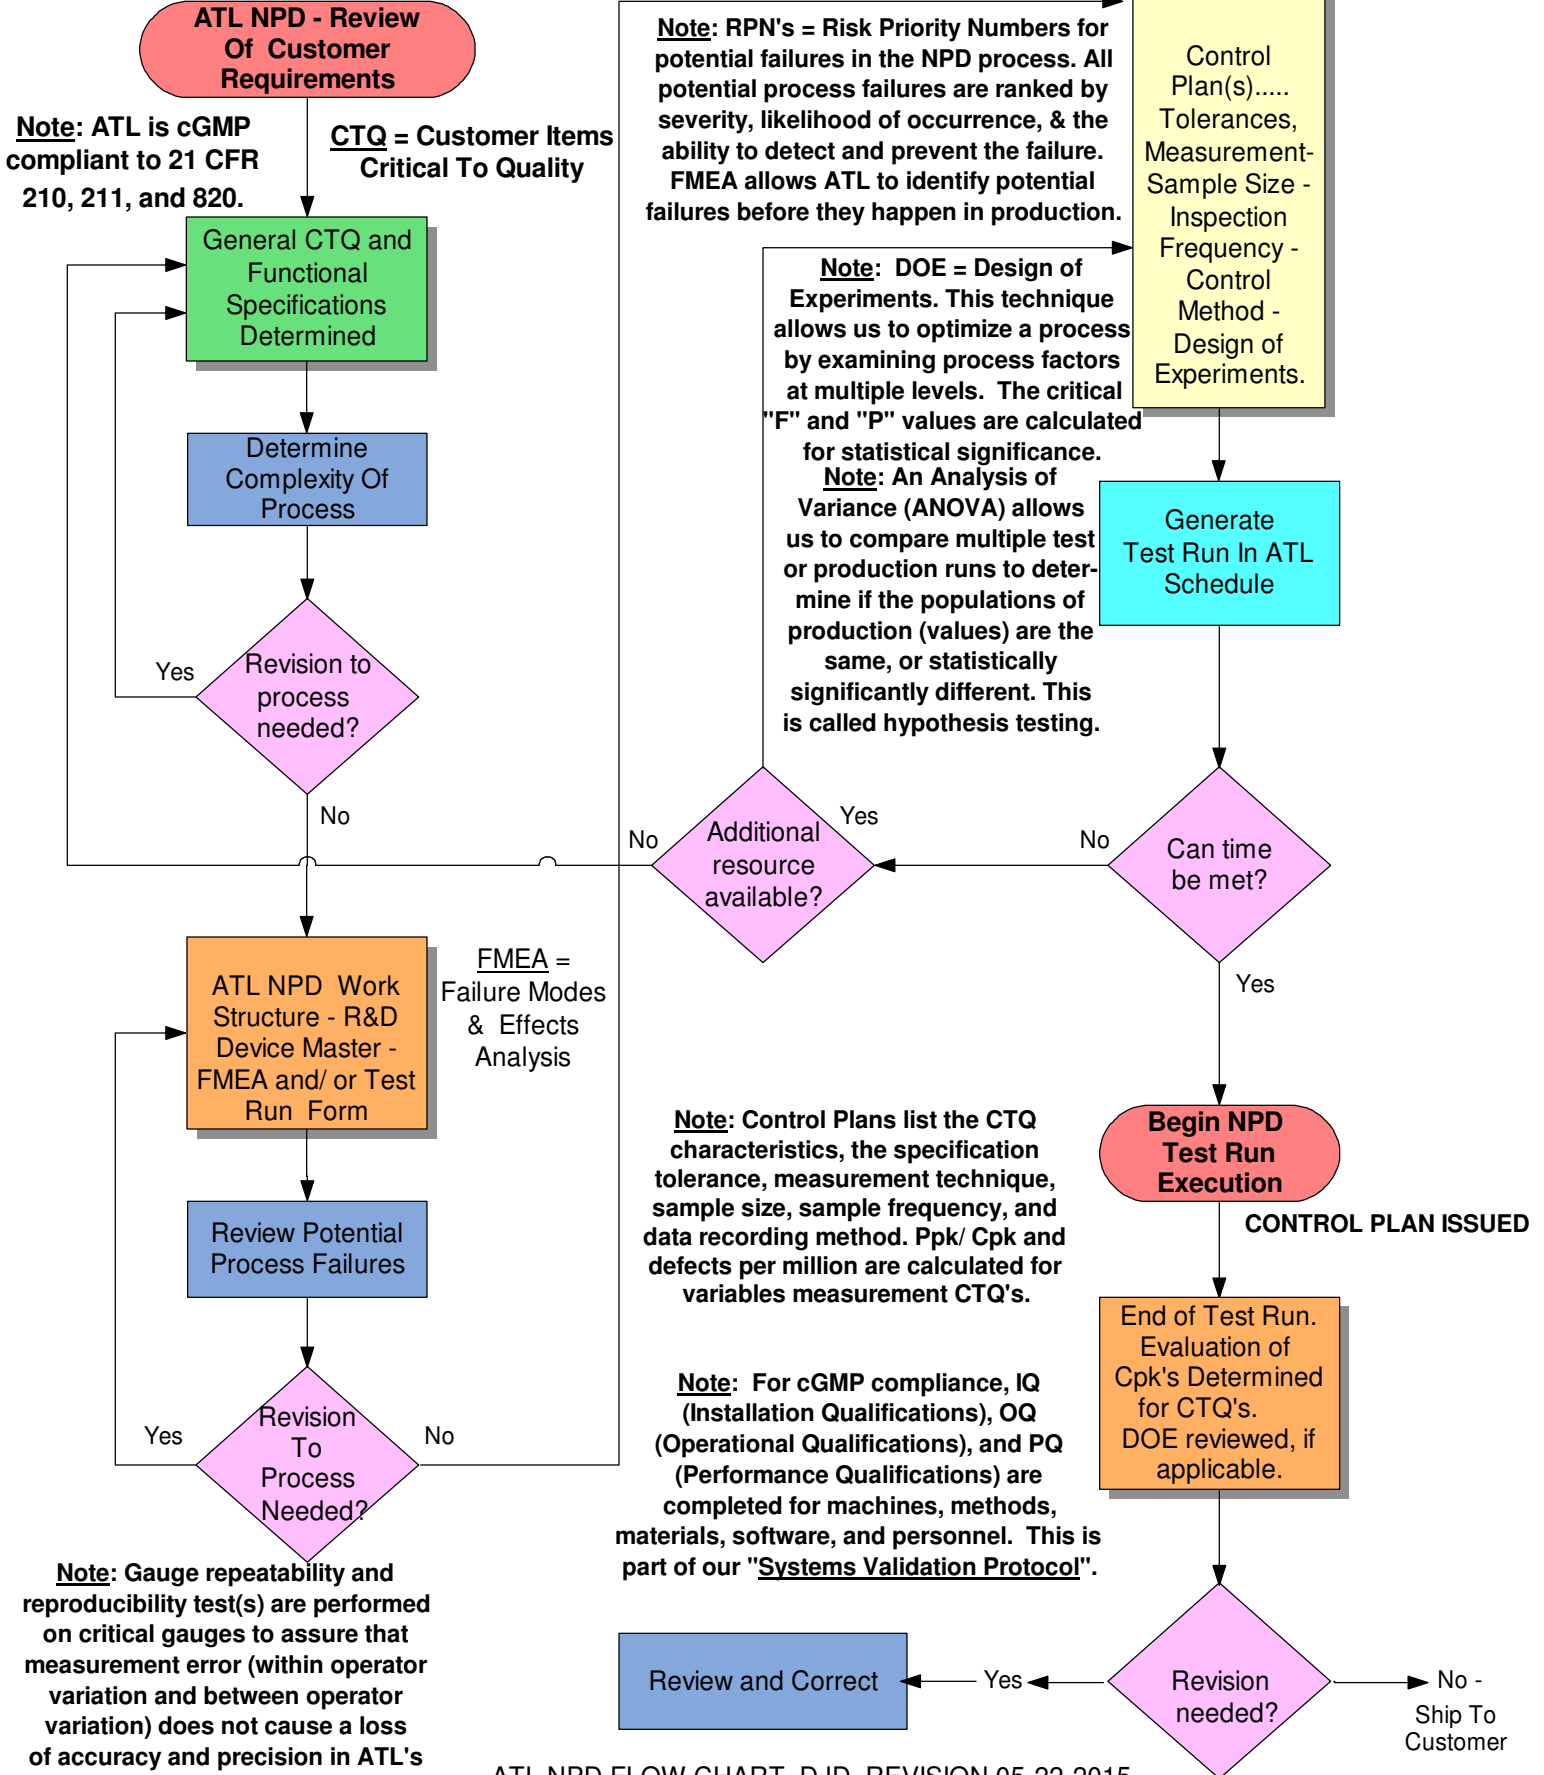

# ATL NEW PRODUCT DEVELOPMENT (NPD) PLANNING

AD TAPE & LABEL CO., W140 N9504 FOUNTAIN BLVD, MENOMONEE FALLS, WI, 53051  
 PHONE 1-800-444-5144 www.atlco.com

ATL NPD FLOW CHART, DJD, REVISION 05-22-2015